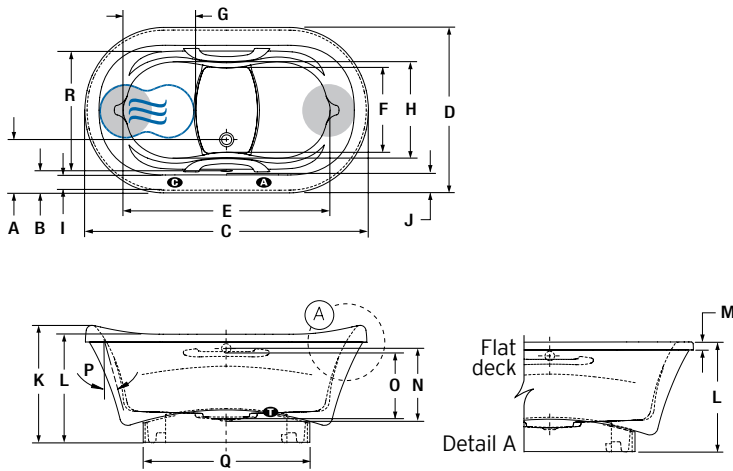

AMMA OVAL 7242 (FREESTANDING) 72" X 42" X 28"

ACCESSORIES (OPTIONAL)

CUTTING TEMPLATE

90000036 (freestanding)

OTHERS

- There is a height difference for the flat deck (see drawing Detail A).
- Turbine located under bath and accessible by a removable base cover.
- Faucets may be installed on deck of bath. Overflow preinstalled for easier in-home fitting.
- Specify flat or raised deck.

TOTAL PRICE

\$

FREESTANDING INSTALLATION

LETTER	DESCRIPTION	MEASURE
A	Outside edge to center drain	13 1/2"
B	Outside edge to overflow	5 3/8"
C	Total length	72"
D	Total width	42"
E	Bathing well length	52 1/4"
F	Bathing well width at foot area	21 3/8"
G	Raised seat length	18 5/8"
H	Raised seat width	24"
I	Flat surface width	3 7/8"
J	Deck width	5 1/4"
K	Total height to headrest	29 7/8"
L	Height from bottom of tub to top deck	27 5/8"
M	Height from bottom of lip to top deck	2"
N	Height from drain to center of overflow	18 1/8"
O	Maximum water level	16 3/8"
P	Slope of backrest	18°
Q	Base length	42 5/8"
R	Base width	28 5/8"

- A** AromaCloud position
- G** Control position when factory-installed (Mia or Dot)
- T** Turbine position (TMU)
- Heated backrest (TMU)
- ☞ WarmTouchShell position

Available with raised or flat deck.

TECHNICAL SPECIFICATIONS

Hot water supply required Should be 70% of water capacity of tub or greater.

Turbine Access to the pump must be at least 18" X 22". **Standard connection is 20 A, 120 V, 60 hz**, dedicated line with a Ground-Fault Circuit Interrupter (GFCI). **For any additional option, a second line is needed 15 A, 120 V, 60 hz**, dedicated line with a GFCI. Air vent necessary: 2" X 4" minimum