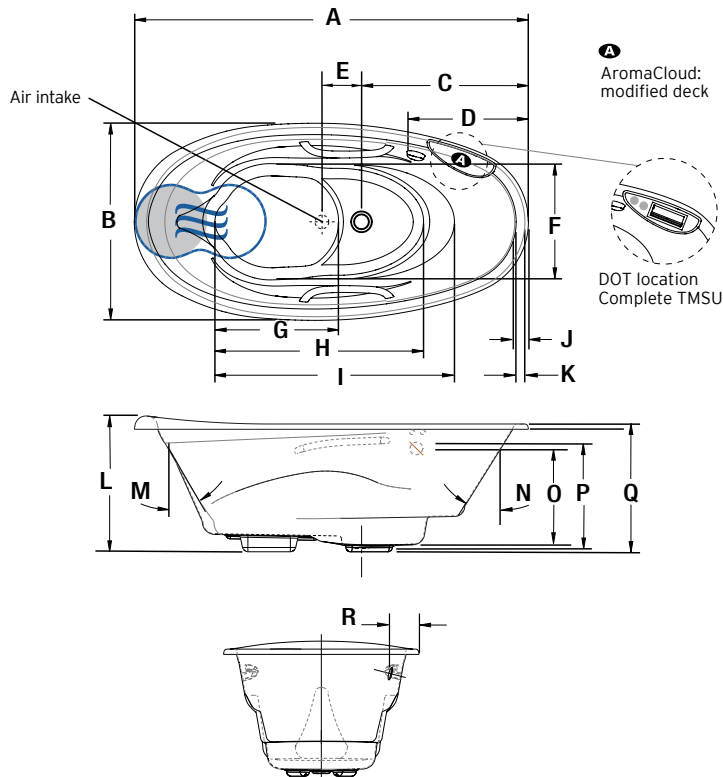

CUTTING TEMPLATE

90000056

OTHERS

- Faucet must be freestanding or wall-mounted.
- The turbine must be remotely installed.
- TMU: Control must be wall-mounted.
- TMSU: Dot controls are located on the side of the AromaCloud.

TOTAL PRICE

\$

DROP-IN INSTALLATION

| LETTER | DESCRIPTION | MEASURE |
|--------|---|---------|
| A | Total length | 72" |
| B | Total width | 36" |
| C | Outside edge to center drain | 30 1/2" |
| D | Outside edge to overflow | 20 1/2" |
| E | Distance from center air intake to center drain | 5" |
| F | Bathing well width | 21" |
| G | Raised seat length | 22 5/8" |
| H | Bottom bathing well length | 38" |
| I | Bathing well length | 45 1/4" |
| J | Deck width (top) | 2 5/8" |
| K | Deck width (raised deck) | 1 1/2" |
| L | Total height to headrest | 24 7/8" |
| M | Slope of backrest | 30° |
| N | Slope on waste side | 32° |
| O | Maximum water level | 16 5/8" |
| P | Height from drain to center of overflow | 18 3/8" |
| Q | Height from bottom of tub to top deck | 23 1/2" |
| R | Minimum faucet dimension | 6 3/8" |

A AromaCloud position

● Heated backrest (TMU)

☰ WarmTouchShell position (TMSU)

TECHNICAL SPECIFICATIONS

| | |
|----------------------------------|---|
| Hot water supply required | Should be 70% of water capacity of tub or greater. |
| Turbine | Access to the pump must be at least 18" X 22". Standard connection is 20 A. 120 V, 60 hz, dedicated line with a Ground-Fault Circuit Interrupter (GFCI). For any additional option, a second line is needed 15 A. 120 V, 60 hz, dedicated line with a GFCI. Air vent necessary: 2" X 4" minimum |