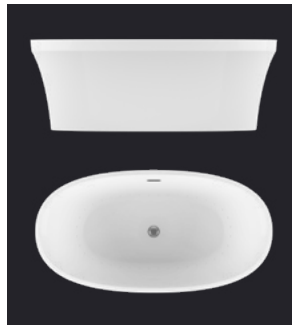

LIBRA AURORA 6634 **NEW**

- 66" x 34" x 24"
- 40 Air jets (TMU)
- 48 Imp. Gallons / 58 U.S. Gallons