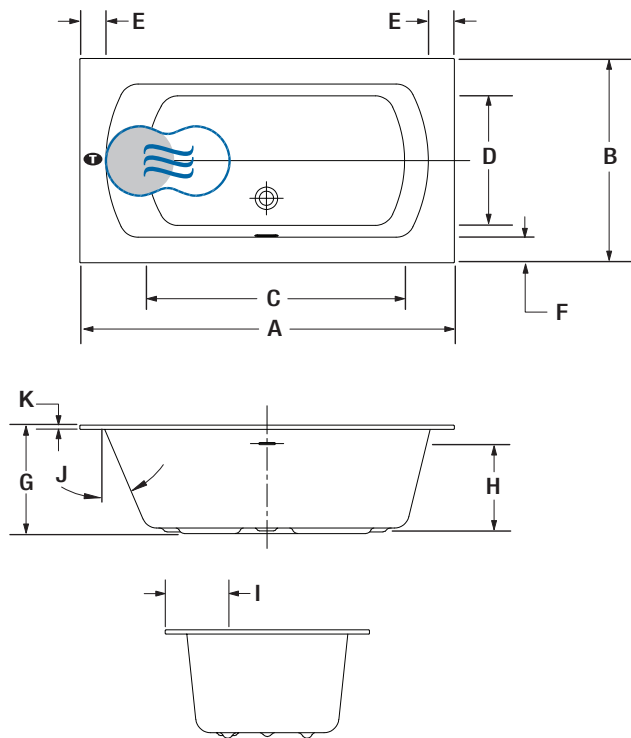

## IF REQUIRED BY CONSTRUCTION CODE

Brass waste & overflow kit** <b>BDRCOB</b>	\$
Brass waste kit** <b>BDRCB</b>	\$
16" x 35" Cable driven brass waste & overflow kit <b>BOVERBR</b>	\$

**MONARCH 6636**

Lagos Blue quartz deck

**INSTALLATION**

LETTER	DESCRIPTION	MEASURE
A	Total length	66"
B	Total width	36"
C	Bathing well length (at height of jets)	46 1/8"
D	Bathing well width (at height of jets)	23 1/4"
E	Deck width (edges)	4 3/4"
F	Deck width (sides)	4 5/8"
G	Bath height	19 5/8"
H	Height from drain to center of overflow	15 1/2"
I	Outside edge to center drain	11 3/8"
J	Slope of backrests	23°
K	Quartz deck height	3/4"

- T** Turbine position (TMU)
- Indicates heated backrest (TMU)
- Indicates WarmTouchShell® position (TUB)

**Don't forget that this model is available in White only with choice of quartz deck color. Don't forget to specify the finish of the integrated waste & overflow.**  
 \* Standard: Quartz deck with seam. Grand Luxury: one piece Quartz deck.  
 \*\* When ordered with integrated drain & overflow.