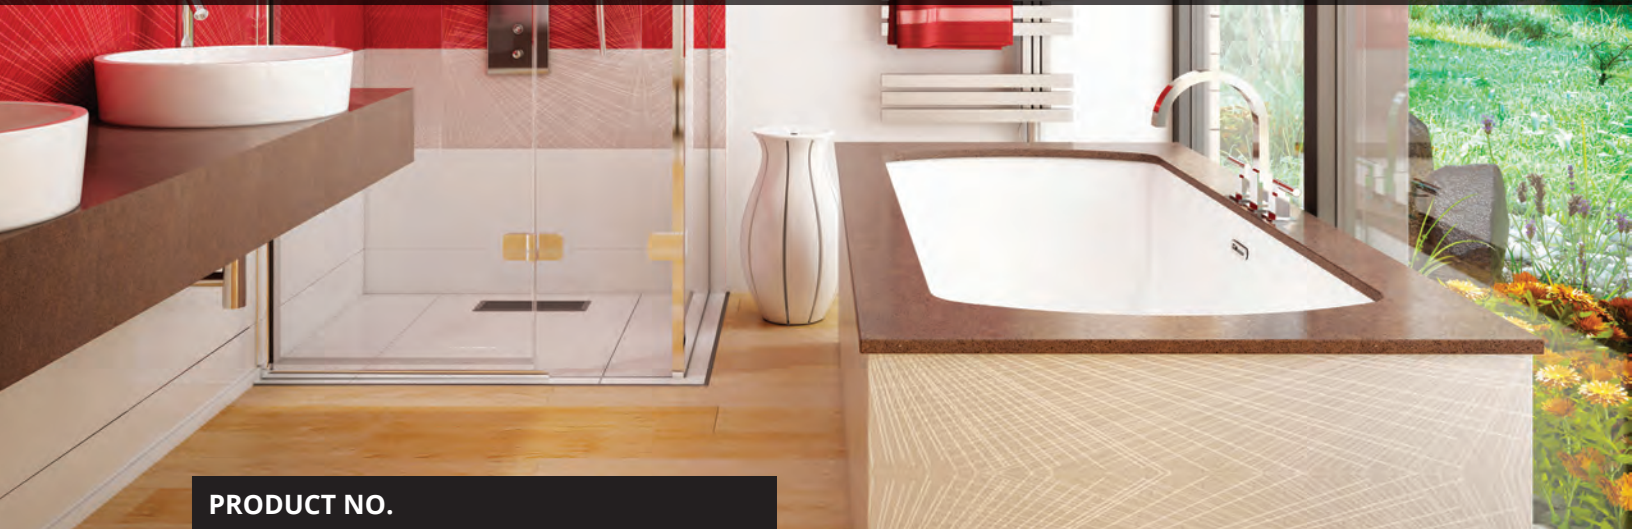

# MONARCH 6636

66" x 36" x 20"

Monarch is a refined collection of therapeutic baths with distinctive Quartz deck surfaces, for a look that's noble and pure.