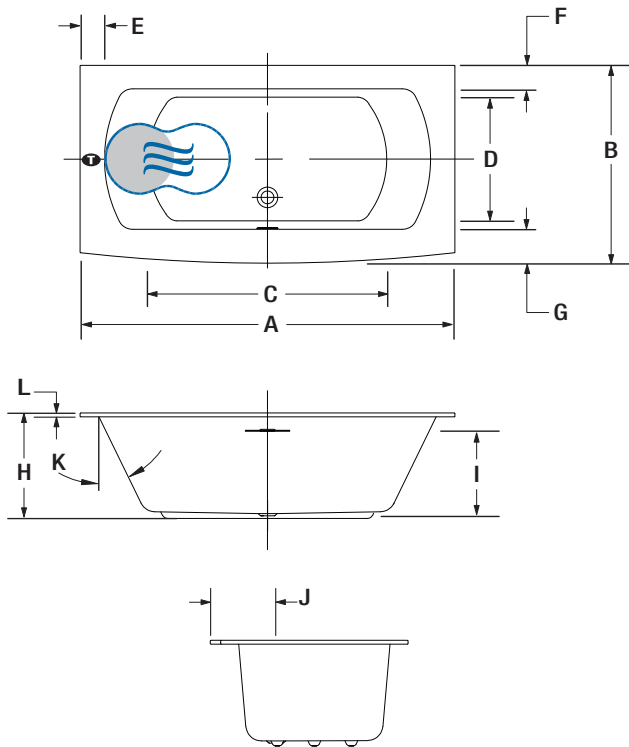

TILE FLANGE	
Ordered with bath (not installed) <b>BTILEN</b>	\$
Factory-installed. Front <b>BTILEF</b> , Special installation <b>BTILEO</b>	\$

IF REQUIRED BY CONSTRUCTION CODE	
Brass waste & overflow kit** <b>BDRCOB</b>	\$
Brass waste kit** <b>BDRCB</b>	\$
16" x 35" Cable driven brass waste & overflow kit <b>BOVERBR</b>	\$

**MONARCH 7238F CURVED DECK – FRONT**

Statuario Maximus quartz deck

**INSTALLATION**

LETTER	DESCRIPTION	MEASURE
A	Total length	72"
B	Total width	38"
C	Bathing well length (at height of jets)	47 1/4"
D	Bathing well width (at height of jets)	24 1/4"
E	Deck width (edges)	4 7/8"
F	Deck width (straight side)	4 5/8"
G	Deck width (curved side)	6 5/8"
H	Bath height	21"
I	Height from drain to center of overflow	15 3/4"
J	Outside edge to center drain	12 5/8"
K	Slope of backrests	26°
L	Quartz deck height	3/4"

- Turbine position (TMU)
- Indicates heated backrest (TMU)
- Indicates WarmTouchShell® position (TUB)

Don't forget that this model is available in **White only with choice of quartz deck color**. Don't forget to specify the **finish of the integrated waste & overflow**.  
 \* Standard: Quartz deck with seam. Grand Luxury: one piece Quartz deck.  
 \*\* When ordered with integrated waste & overflow.