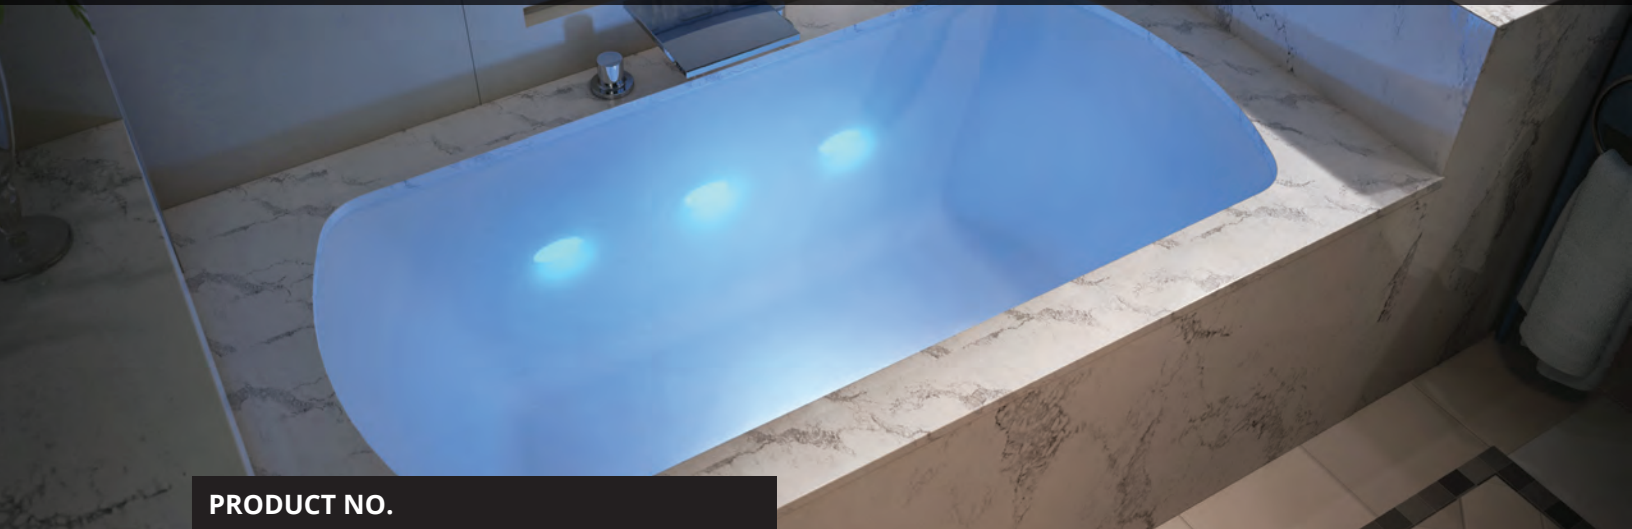

MONARCH 7240

72" x 40" x 21"

Monarch is a refined collection of therapeutic baths with distinctive Quartz deck surfaces, for a look that's noble and pure.

PRODUCT NO.

MODEL	TMU	TUB
Standard (S)*	BMOURB00T-XX	BMOURB00N-XX
Grand Luxury (GL)*	BMLURB00T-XX	BMLURB00N-XX

- T** Turbine position (TMU)
- Indicates heated backrest (TMU)
- Indicates WarmTouchShell® position (TUB)

Don't forget that this model is available in **White only with choice of quartz deck color**. Don't forget to specify the **finish of the integrated waste & overflow**.
 * Standard: Quartz deck with seam. Grand Luxury: one piece Quartz deck.
 ** When ordered with integrated waste & overflow.