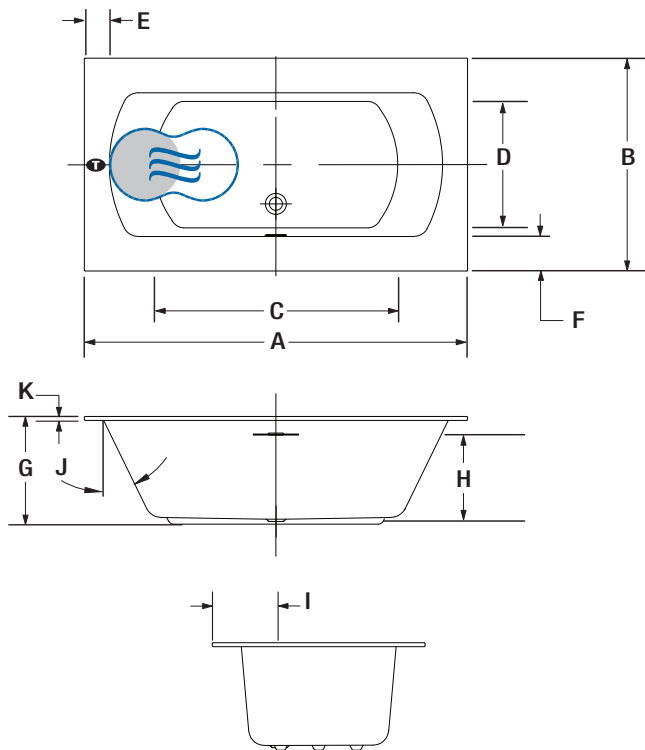

IF REQUIRED BY CONSTRUCTION CODE	
Brass waste & overflow kit** BDRCOB	\$
Brass waste kit** BDRCB	\$
16" x 35" Cable driven brass waste & overflow kit BOVERBR	\$

MONARCH 7240

Statuario Maximus quartz deck and skirt

INSTALLATION

LETTER	DESCRIPTION	MEASURE
A	Total length	72"
B	Total width	40"
C	Bathing well length (at height of jets)	47 1/4"
D	Bathing well width (at height of jets)	24 1/4"
E	Deck width (edges)	4 7/8"
F	Deck width (sides)	6 5/8"
G	Bath height	21"
H	Height from drain to center of overflow	15 3/4"
I	Outside edge to center drain	12 5/8"
J	Slope of backrests	26°
K	Quartz deck height	3/4"

- T** Turbine position (TMU)
- Indicates heated backrest (TMU)
- Indicates WarmTouchShell® position (TUB)

Don't forget that this model is available in **White only with choice of quartz deck color**. Don't forget to specify the **finish of the integrated waste & overflow**.
 * Standard: Quartz deck with seam. Grand Luxury: one piece Quartz deck.
 ** When ordered with integrated waste & overflow.

TOTAL PRICE \$

TECHNICAL SPECIFICATIONS

Hot water supply required	The hot water supply should be 70% or more of the bath's total water capacity.
Turbine	Access to the pump must be at least 18" x 22". Standard connection is 20 A, 120 V, 60 hz , dedicated line with a Ground-Fault Circuit Interrupter (GFCI). For any additional option, a second line is needed 15 A, 120 V, 60 hz , dedicated line with a GFCI.
Others	<ul style="list-style-type: none"> - The Geysair is located on the same side as the heated backrest. It must NOT be relocated. It must be connected to the hot water supply and be accessible (provide access). - Control cannot be installed on the Quartz deck. - Optional tile flange (specify front or back).